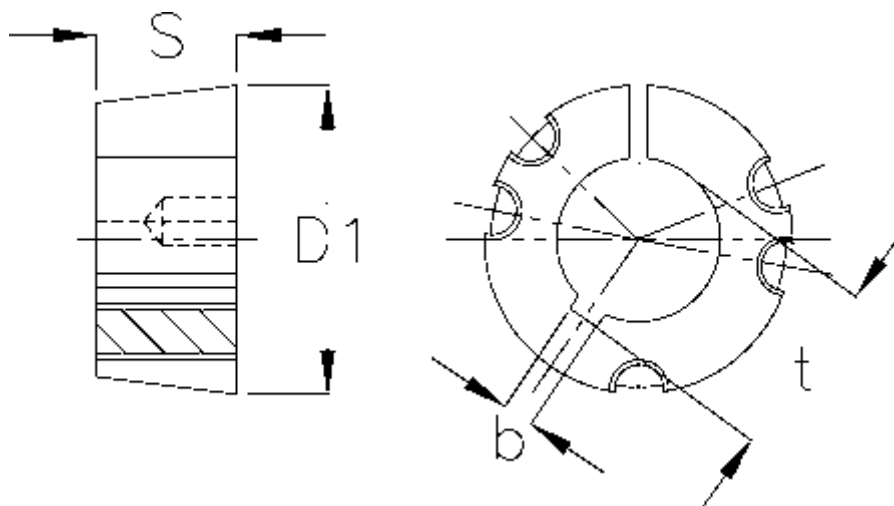

Article number: 6160405050090

Description: Taper bush 5050 bore $\varnothing 90$ mm

Measures

b	= 25
Bore	= 90
Bush type	= 5050
D1	= 177,6
S	= 127
Screw size	= 7/8 x 2 1/4"
t	= 95.4
Transmission moment	= 12400